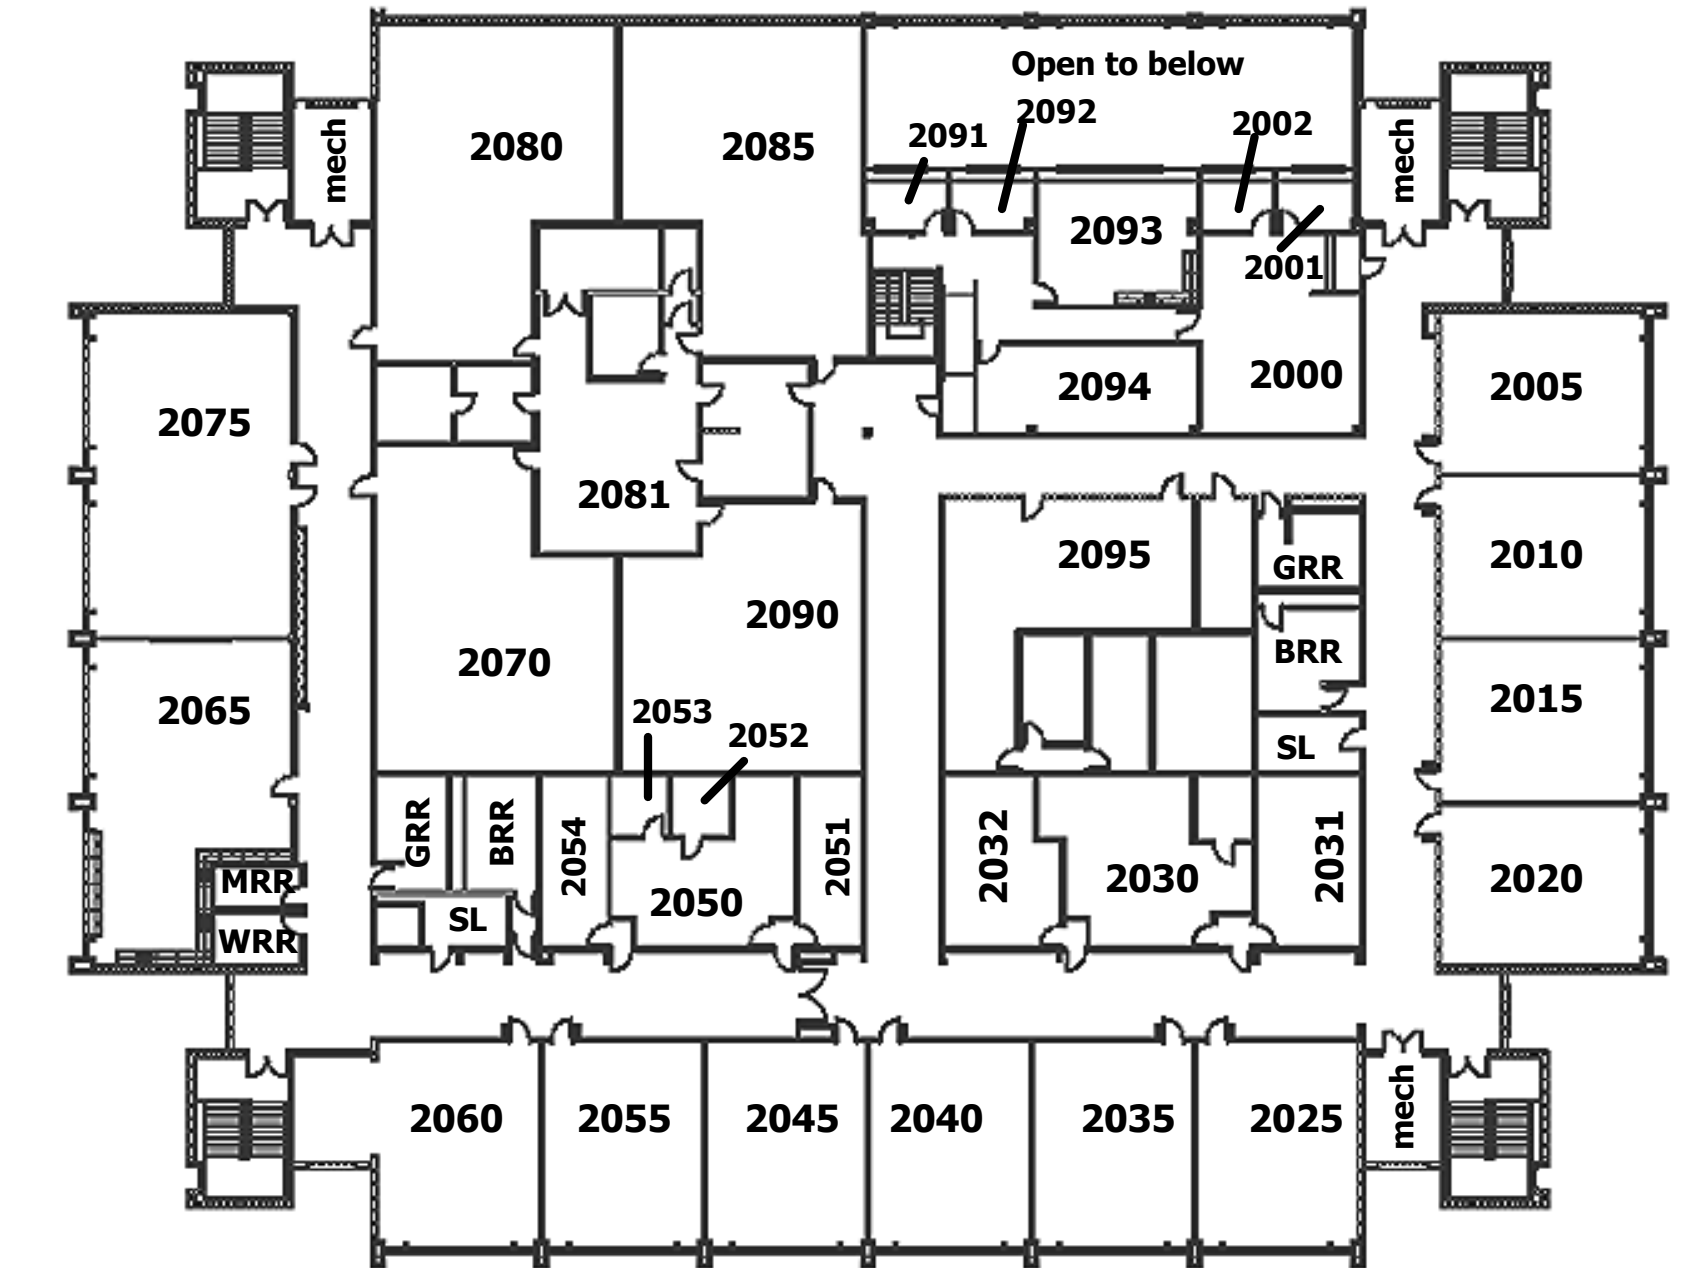

**Hoover High School
First Floor**

Meredith Middle School

- 1000 – Office Area
- 1100 – 1st Floor NE Classrooms
- 1200 – Auditorium, Cafeteria, Athletics
- 1300 – 1st Floor South Classrooms
- 2000 – 2nd Floor Classrooms & Upper Locker Room (gym area)

**Hoover High School
Second Floor**